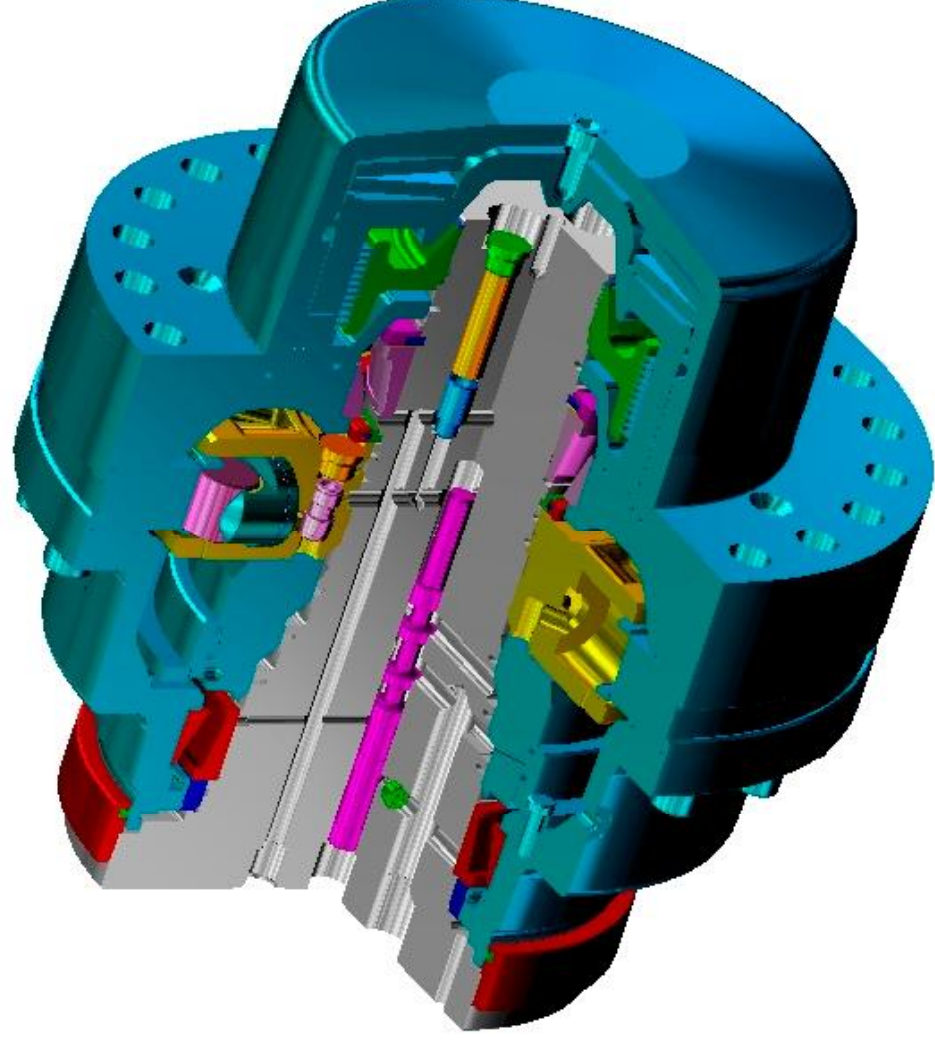

Products

BBC - 2-speed, multi-disc-brake

black
bruin